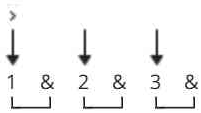

# Down In The Valley Chords by Burl Ives

Description: From 1950. Link to video: [https://youtu.be/shMmtL\\_aTSw](https://youtu.be/shMmtL_aTSw).

Difficulty: beginner

Tuning: E A D G B E

Key: G

## DOWN IN THE VALLEY

As recorded by Burl Ives

(From the 1950 Album BALLADS AND FOLK SONGS, VOL. 2)

[Intro]

**G**

[Verse 1]

**G** **D7**  
Down in the valley the valley so low  
**G**  
Hang your head over, hear the wind blow  
**D7**  
Hear the wind blow love, hear the wind blow  
**G**  
Hang your head over, hear the wind blow  
**D7**  
Roses love sunshine, violets love dew  
**G**  
Angels in heaven, know i love you